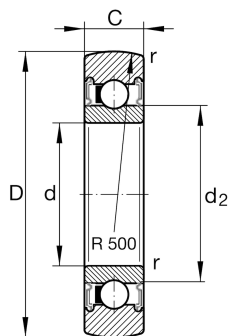

## LR202-X-2RSR

Track roller

Materiálové číslo Schaeffler:  
0501446420000

Track roller LR..-2RSR, single row, no  
plastic tyre

#### Main Dimensions & Performance Data

D	40 mm	Outside diameter
d	15 mm	Bore diameter
C	11 mm	Height
$C_{r w}$	7.000 N	Basic dynamic load rating, radial
$C_{0r w}$	3.450 N	Basic static load rating, radial
$C_{ur w}$	175 N	Fatigue load limit, radial
$n_{DG}$	11.000 1/min	Speed on permanent grease lubrication
	0,07 kg	Hmotnost

#### Dimensions

$d_2$	21 mm	Diameter of thrust washer
$r_{min}$	0,6 mm	Minimum chamfer dimension
R	500 mm	Radius of outer ring outside profile