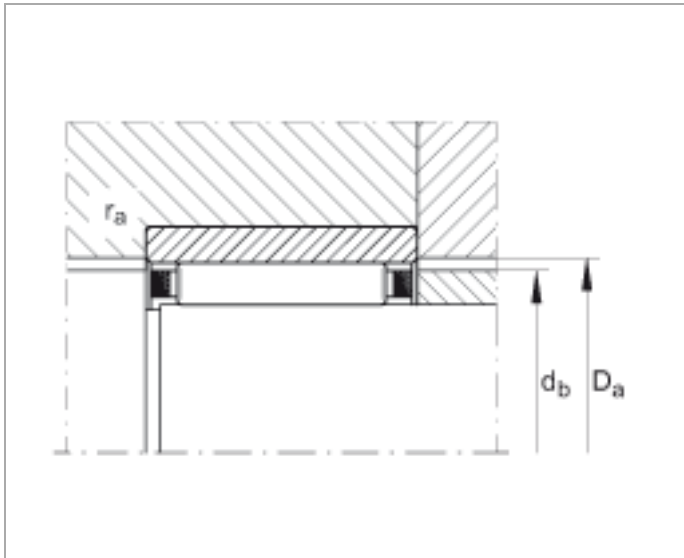

Axial guidance of needle roller and cage assembly in housing

Axial guidance of needle roller and cage assembly on shaft