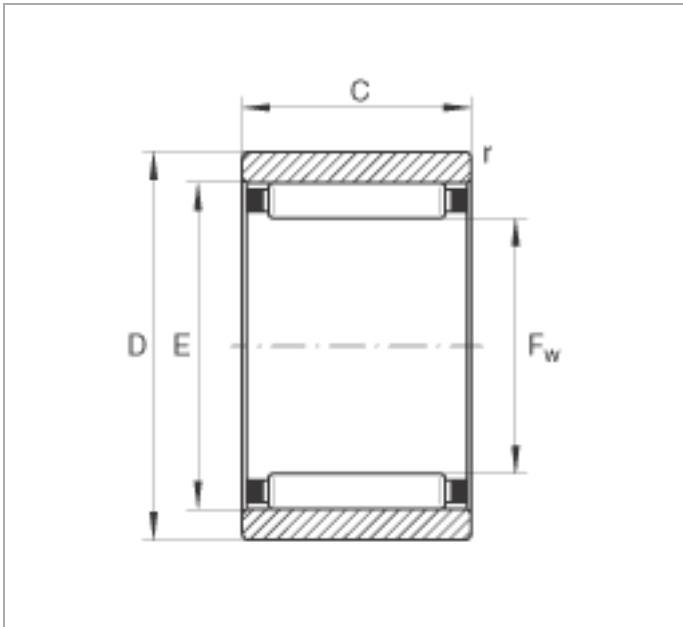

Axial guidance of needle roller and cage assembly in housing