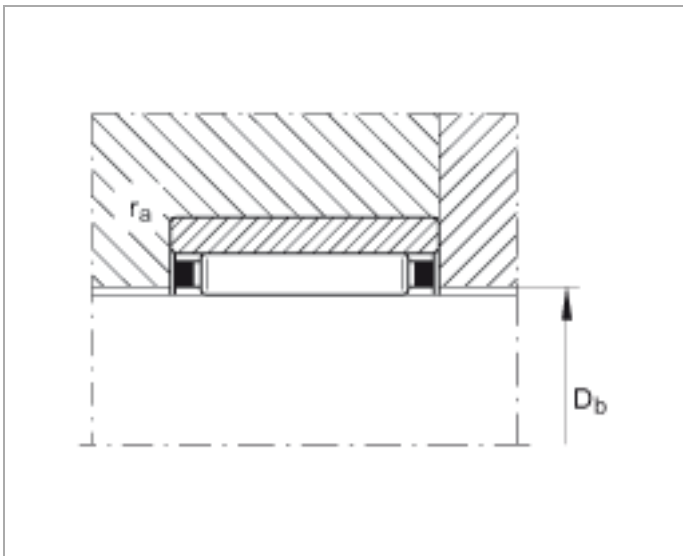

Axial guidance of needle roller and cage assembly in housing