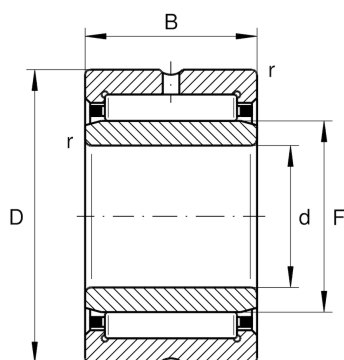

## Technické informace

**Main Dimensions & Performance Data**

d	17 mm	Bore diameter
D	30 mm	Outside diameter
B	13 mm	Width
$C_r$	12.400 N	Basic dynamic load rating, radial
$C_{0r}$	14.600 N	Basic static load rating, radial
$C_{ur}$	2.650 N	Fatigue load limit, radial
$n_G$	20.000 1/min	Limiting speed
$n_{G \text{ Grease}}$	12.000 1/min	Limiting speed for grease lubrication
$n_{gr}$	10.200 1/min	Reference speed
	0,038 kg	Hmotnost

**Dimensions**

$r_{\min}$	0,3 mm	Minimum chamfer dimension
F	22 mm	Raceway diameter inner ring
s	0,5 mm	Axial displacement

**Temperature range**

$T_{\min}$	-30 °C	Operating temperature min.
$T_{\max}$	120 °C	Operating temperature max.