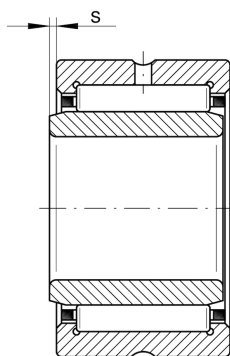

## Technické informace

**Main Dimensions & Performance Data**

d	17 mm	Bore diameter
D	30 mm	Outside diameter
B	13 mm	Width
$C_r$	12.400 N	Basic dynamic load rating, radial
$C_{0r}$	14.600 N	Basic static load rating, radial
$C_{ur}$	2.650 N	Fatigue load limit, radial
$n_G$	20.000 1/min	Limiting speed
$n_{G \text{ Grease}}$	12.000 1/min	Limiting speed for grease lubrication
$n_{gr}$	10.200 1/min	Reference speed
	0,038 kg	Hmotnost

**Dimensions**

$r_{\min}$	0,3 mm	Minimum chamfer dimension
F	22 mm	Raceway diameter inner ring
s	0,5 mm	Axial displacement

**Temperature range**

$T_{\min}$	-30 °C	Operating temperature min.
$T_{\max}$	120 °C	Operating temperature max.