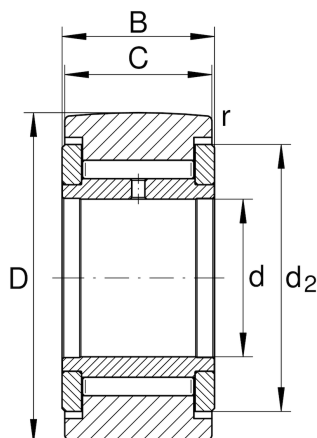

### Yoke type track roller

Materiálové číslo Schaeffler:  
0005814100000

Yoke type track rollers NATV, full complement needle roller set, with axial guidance, gap seals on both sides

#### Main Dimensions & Performance Data

d	12 mm	Bore diameter
D	32 mm	Outside diameter
B	15 mm	Width of the bearing
$C_{r w}$	9.600 N	Basic dynamic load rating, radial
$C_{0r w}$	15.900 N	Basic static load rating, radial
$C_{ur w}$	2.210 N	Fatigue load limit, radial
$n_{DG}$	1.800 1/min	Speed on permanent grease lubrication
$F_{0r per}$	15.900 N	Permissible static load, radial
$F_{r per}$	14.900 N	Permissible dynamic load outer ring, radial
$\approx m$	72,997 g	Hmotnost

#### Dimensions

C	14 mm	Width, outer ring
$d_2$	25 mm	Outside diameter of thrust washer
$r_{min}$	0,6 mm	Minimum chamfer dimension
R	500 mm	Radius of outer ring outside profile