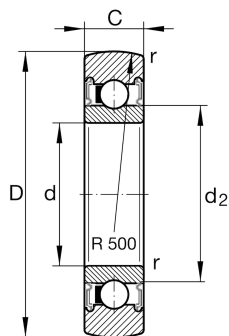

LR201-X-2RSR

Track roller

Materiálové číslo Schaeffler:
0501386000000

Track roller LR..-2RSR, single row, no
plastic tyre

Technické informace

Main Dimensions & Performance Data

D	35 mm	Outside diameter
d	12 mm	Bore diameter
C	10 mm	Height
$C_{r w}$	6.000 N	Basic dynamic load rating, radial
$C_{0r w}$	2.850 N	Basic static load rating, radial
$C_{ur w}$	143 N	Fatigue load limit, radial
n_{DG}	12.000 1/min	Speed on permanent grease lubrication
	0,047 kg	Hmotnost

Dimensions

d_2	18,3 mm	Diameter of thrust washer
r_{min}	0,6 mm	Minimum chamfer dimension
R	500 mm	Radius of outer ring outside profile