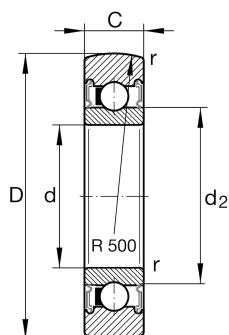

LR200-2RSR

Track roller

Materiálové číslo Schaeffler:
0578789190000

Track roller LR..-2RSR, single row, no
plastic tyre

Technické informace

Main Dimensions & Performance Data

D	32 mm	Outside diameter
d	10 mm	Bore diameter
C	9 mm	Height
$C_{r w}$	5.100 N	Basic dynamic load rating, radial
$C_{0r w}$	2.380 N	Basic static load rating, radial
$C_{ur w}$	120 N	Fatigue load limit, radial
n_{DG}	13.000 1/min	Speed on permanent grease lubrication
	0,05 kg	Hmotnost

Dimensions

d_2	16,6 mm	Diameter of thrust washer
r_{min}	0,6 mm	Minimum chamfer dimension
R	500 mm	Radius of outer ring outside profile