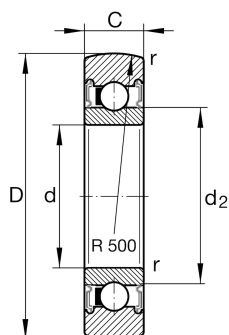

LR200-X-2RSR

Track roller

Materiálové číslo Schaeffler:
0578792060000

Track roller LR..-2RSR, single row, no
plastic tyre

Technické informace

Main Dimensions & Performance Data

D	32 mm	Outside diameter
d	10 mm	Bore diameter
C	9 mm	Height
$C_{r w}$	5.100 N	Basic dynamic load rating, radial
$C_{0r w}$	2.380 N	Basic static load rating, radial
$C_{ur w}$	120 N	Fatigue load limit, radial
n_{DG}	13.000 1/min	Speed on permanent grease lubrication
	0,05 kg	Hmotnost

Dimensions

d_2	16,6 mm	Diameter of thrust washer
r_{min}	0,6 mm	Minimum chamfer dimension
R	500 mm	Radius of outer ring outside profile