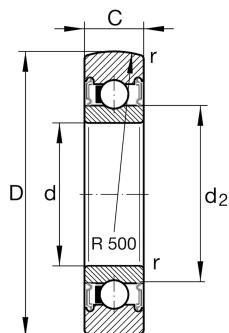

LR202-2RSR

Track roller

Materiálové číslo Schaeffler:
0501446260000

Track roller LR..-2RSR, single row, no
plastic tyre

Technické informace

Main Dimensions & Performance Data

D	40 mm	Outside diameter
d	15 mm	Bore diameter
C	11 mm	Height
$C_{r w}$	7.000 N	Basic dynamic load rating, radial
$C_{0r w}$	3.450 N	Basic static load rating, radial
$C_{ur w}$	175 N	Fatigue load limit, radial
n_{DG}	11.000 1/min	Speed on permanent grease lubrication
	0,07 kg	Hmotnost

Dimensions

d_2	21 mm	Diameter of thrust washer
r_{min}	0,6 mm	Minimum chamfer dimension
R	500 mm	Radius of outer ring outside profile