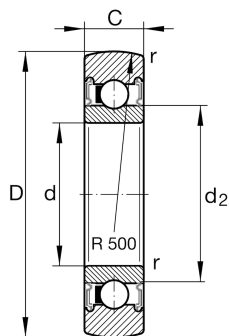

LR201-2RSR

Track roller

Materiálové číslo Schaeffler:
0501237260000

Track roller LR..-2RSR, single row, no
plastic tyre

Technické informace

Main Dimensions & Performance Data

D	35 mm	Outside diameter
d	12 mm	Bore diameter
C	10 mm	Height
$C_{r w}$	6.000 N	Basic dynamic load rating, radial
$C_{0r w}$	2.850 N	Basic static load rating, radial
$C_{ur w}$	143 N	Fatigue load limit, radial
n_{DG}	12.000 1/min	Speed on permanent grease lubrication
	0,047 kg	Hmotnost

Dimensions

d_2	18,3 mm	Diameter of thrust washer
r_{min}	0,6 mm	Minimum chamfer dimension
R	500 mm	Radius of outer ring outside profile